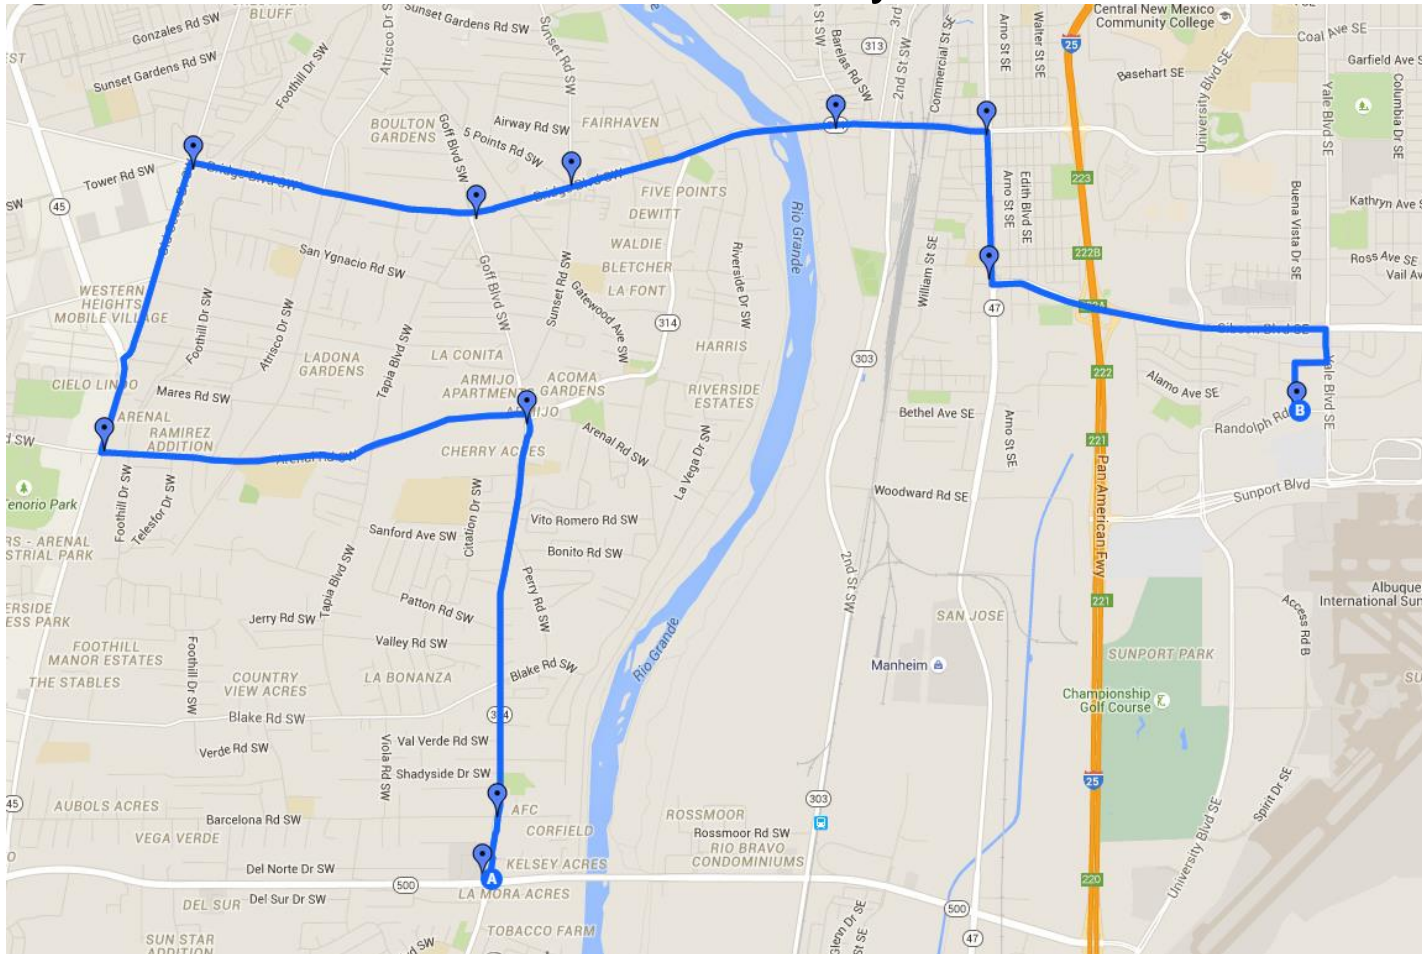

# BUS 1410 - South Valley Bus Route

## Morning Schedule

6:50am- Isleta & Rio Bravo (Walgreens)	7:26am- Bridge & Sunset (Selina's)
6:55am- Isleta & Barcelona (Blake's)	Afternoon Only- Bridge & 8 <sup>th</sup> St.
6:58am- Isleta & Arenal (South Smith's Parking Lot)	7:35am- Bridge & Broadway (Gas Station)
7:08am- Arenal & Coors (Blake's)	7:40am- Broadway & Miles (Bread Store)
7:18am- Coors & Bridge (Empty Lot Past Light)	7:45am- Arrive at School
7:24am- Goff & Bridge (South Side Lot)	

**Afternoon-** Buses run the route in reverse order

**Por la Tarde-** Autobuses corren la misma ruta pero al revés