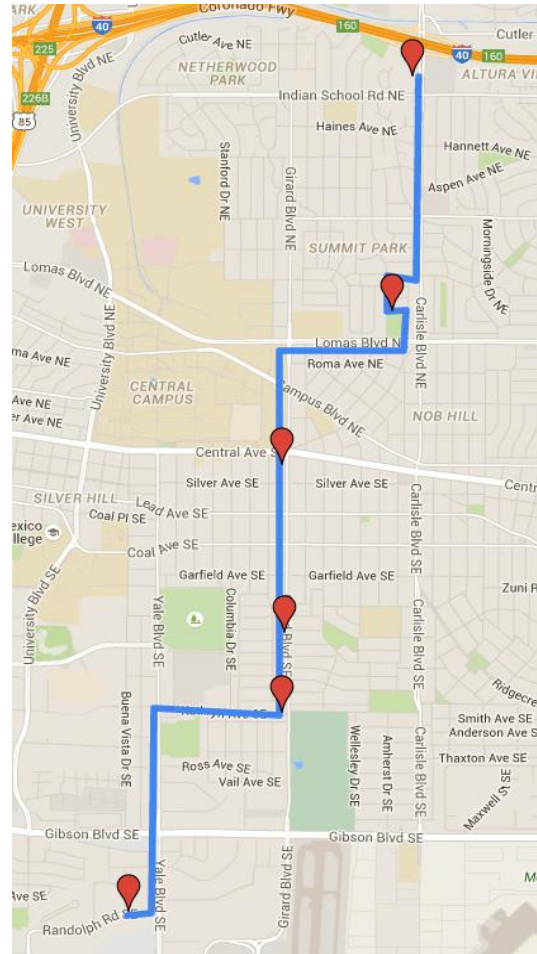

BUS 1403 - Carlisle/Girard Bus Route

Morning
7:23am- Carlisle & Indian School (K-Mart Parking)
7:30am- Tulane & Marmac (N. End of Bataan Park)
7:38am- Girard and Central (Panera Bread)
7:42am- Girard & Santa Monica (Ernie Pyle Library)
7:44am- Girard & Kathryn
7:48am- Arrive at School
Afternoon- Buses run the route in reverse order
Por la Tarde- Autobuses corren la misma ruta pero al revés