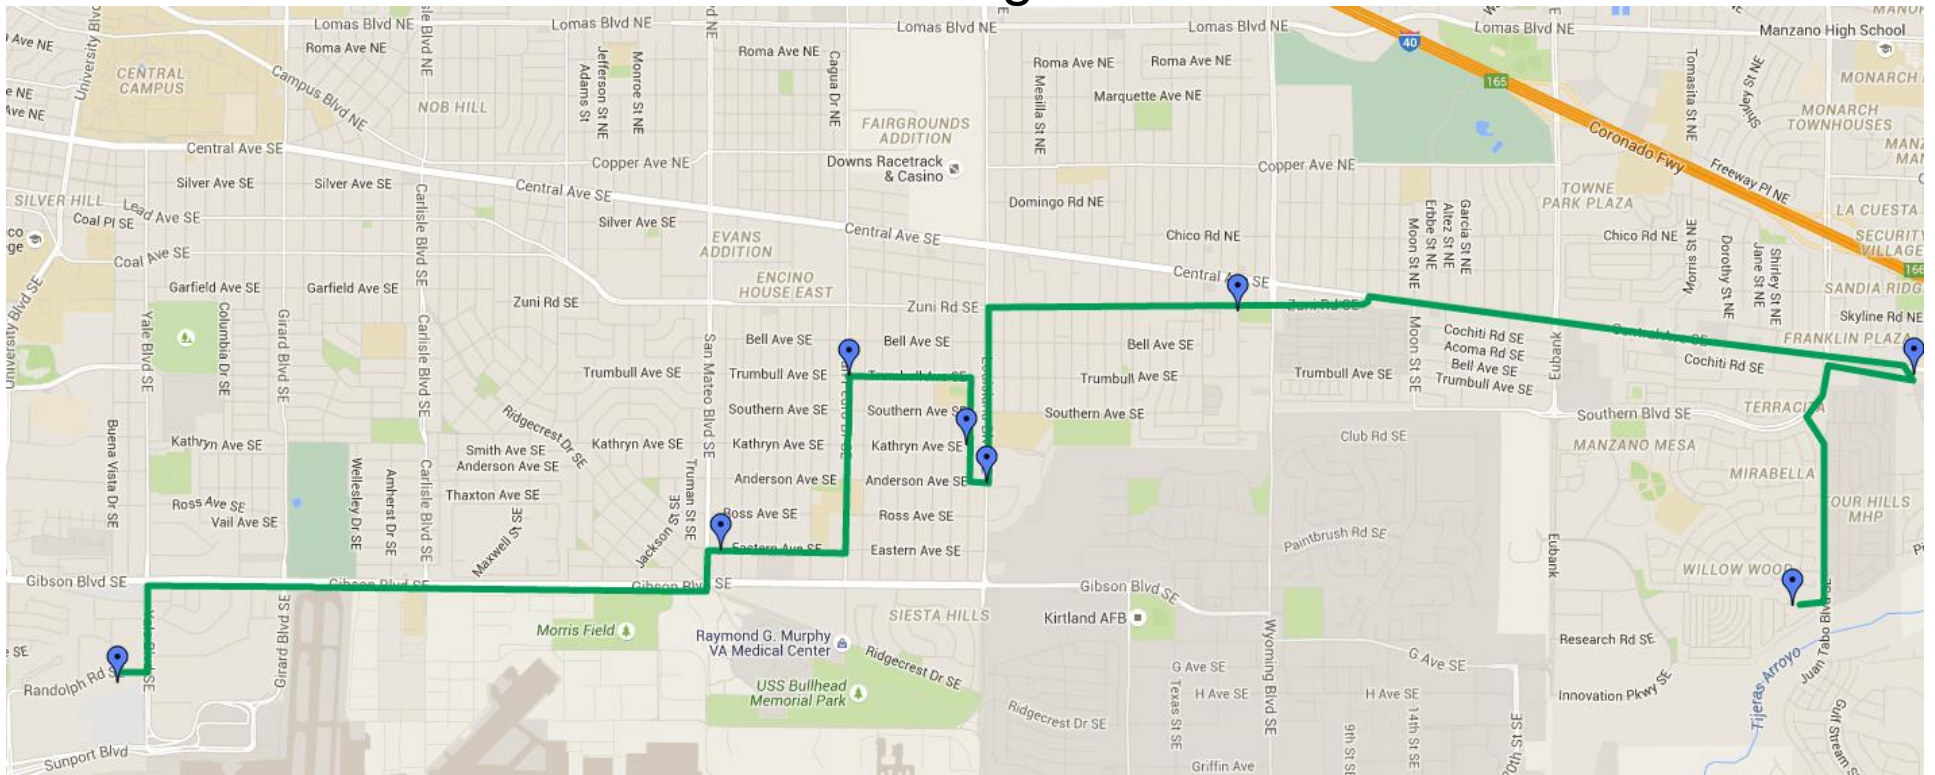

BUS 1400 - SE Heights Bus Routes

Morning
6:50am- Juan Tabo & Bucking Bronco SE
7:00am- Juan Tabo & Southern
7:05am- 220 Western Skies SE
7:11am- Virginia & Zuni
7:19am- Louisiana & Continental (front office)
7:23am- Kathryn & Kentucky
7:25am- San Pedro & Trumbull
7:29am- Eastern & Alvarado
7:45am- Arrive at School
Afternoon- Buses run the route in reverse order
Por la Tarde- Autobuses corren la misma ruta pero al revés