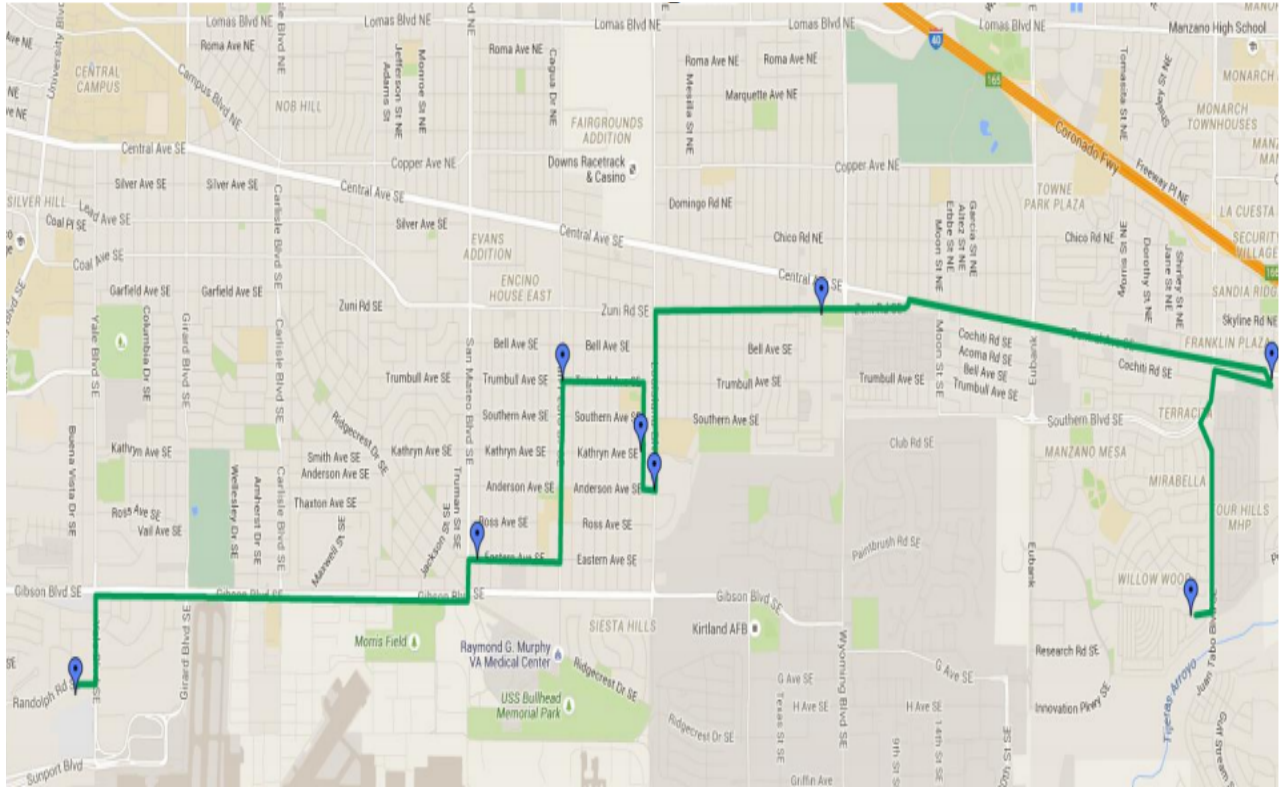

# Bus 1354 SE Heights

Bus company phone: 505-877-0697

- 6:56am** 220 Western Skies Dr SE
- 7:08am** Zuni Rd & Virginia St SE
- 7:12am** Utah St & Trumbull St
- 7:17am** Louisiana Blvd Se & Continental LP SE (front office)
- 7:20am** Kentucky St SE & Kathryn Ave SE
- 7:24am** Trumbull Ave SE & San Pedro Dr
- 7:28am** Ortiz Dr & Eastern Ave
- 7:34am** Gibson Blvd SE & Carlisle Blvd SE
- 7:45am** Arrived at school

*Additional 1<sup>st</sup> stop afternoon 3:35pm 3001 University Blvd SE (Thomas Bell Community Center)*

*1ra parada adicional en la tarde 3:35pm 3001 University Blvd SE (Thomas Bell Community Center)*

**Afternoon buses run the route in reverse order and leave school at 3:30pm (1:30pm Wednesday)**

***Por la tarde autobuses corren la misma ruta pero al revés y salen de la escuela a las 3:30pm (1:30pm miércoles)***