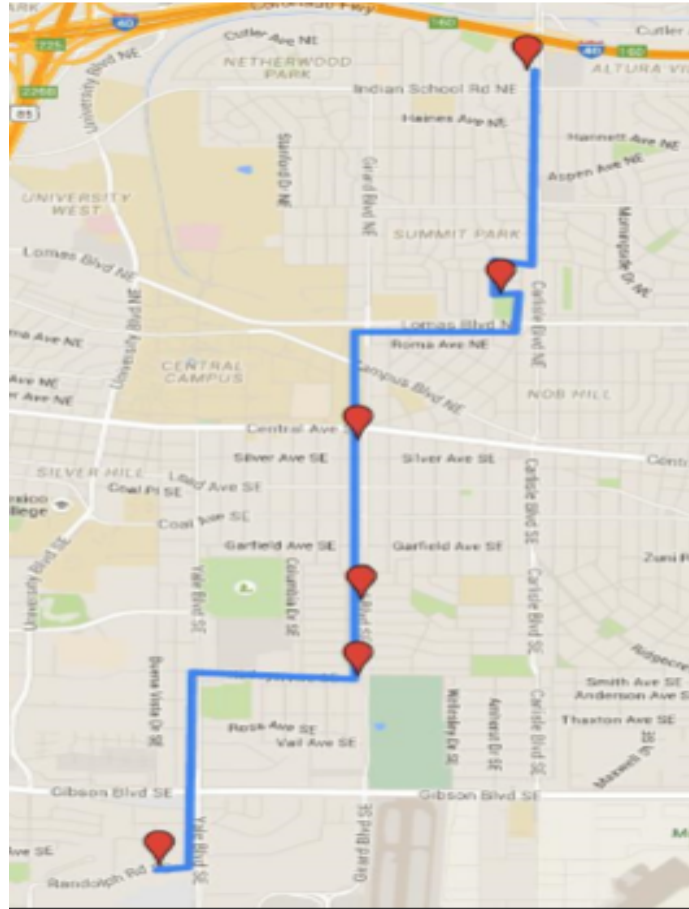

# Bus 1353 - Carlisle/Girard

Bus company phone: 505-877-0697

**7:20am** 2100 Carlisle Blvd (KMART parking lot)

**7:24am** Mountain Rd NE & Alvarado Dr

**7:29am** Tulane Dr & Marmac Ave (NE end of park)

**7:37am** Girard Blvd & Central Ave SE (Panera Bread)

**7:42am** Girard Blvd & Santa Monica Ave SE (Ernie Pyle Library – House)

**7:43am** Kathryn Ave SE & Columbia Dr SE (Mountain View Apartments)

**7:45am** Arrived at school

**Afternoon buses run the route in reverse order and leave school at 3:30pm (1:30pm Wednesday)**

***Por la tarde autobuses corren la misma ruta pero al revés y salen de la escuela a las 3:30pm (1:30pm miércoles)***